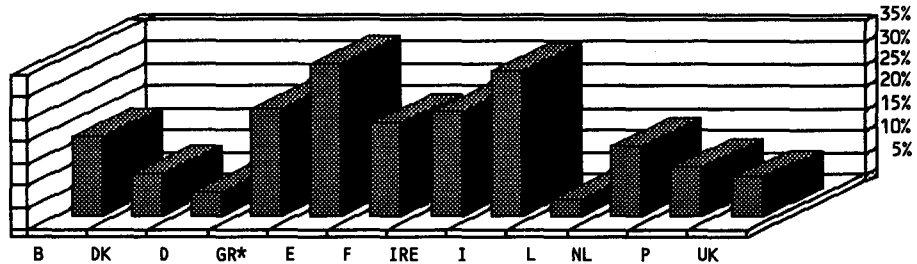

YOUTH UNEMPLOYMENT: July 1989
% Unemployment - men and women under 25 years of age